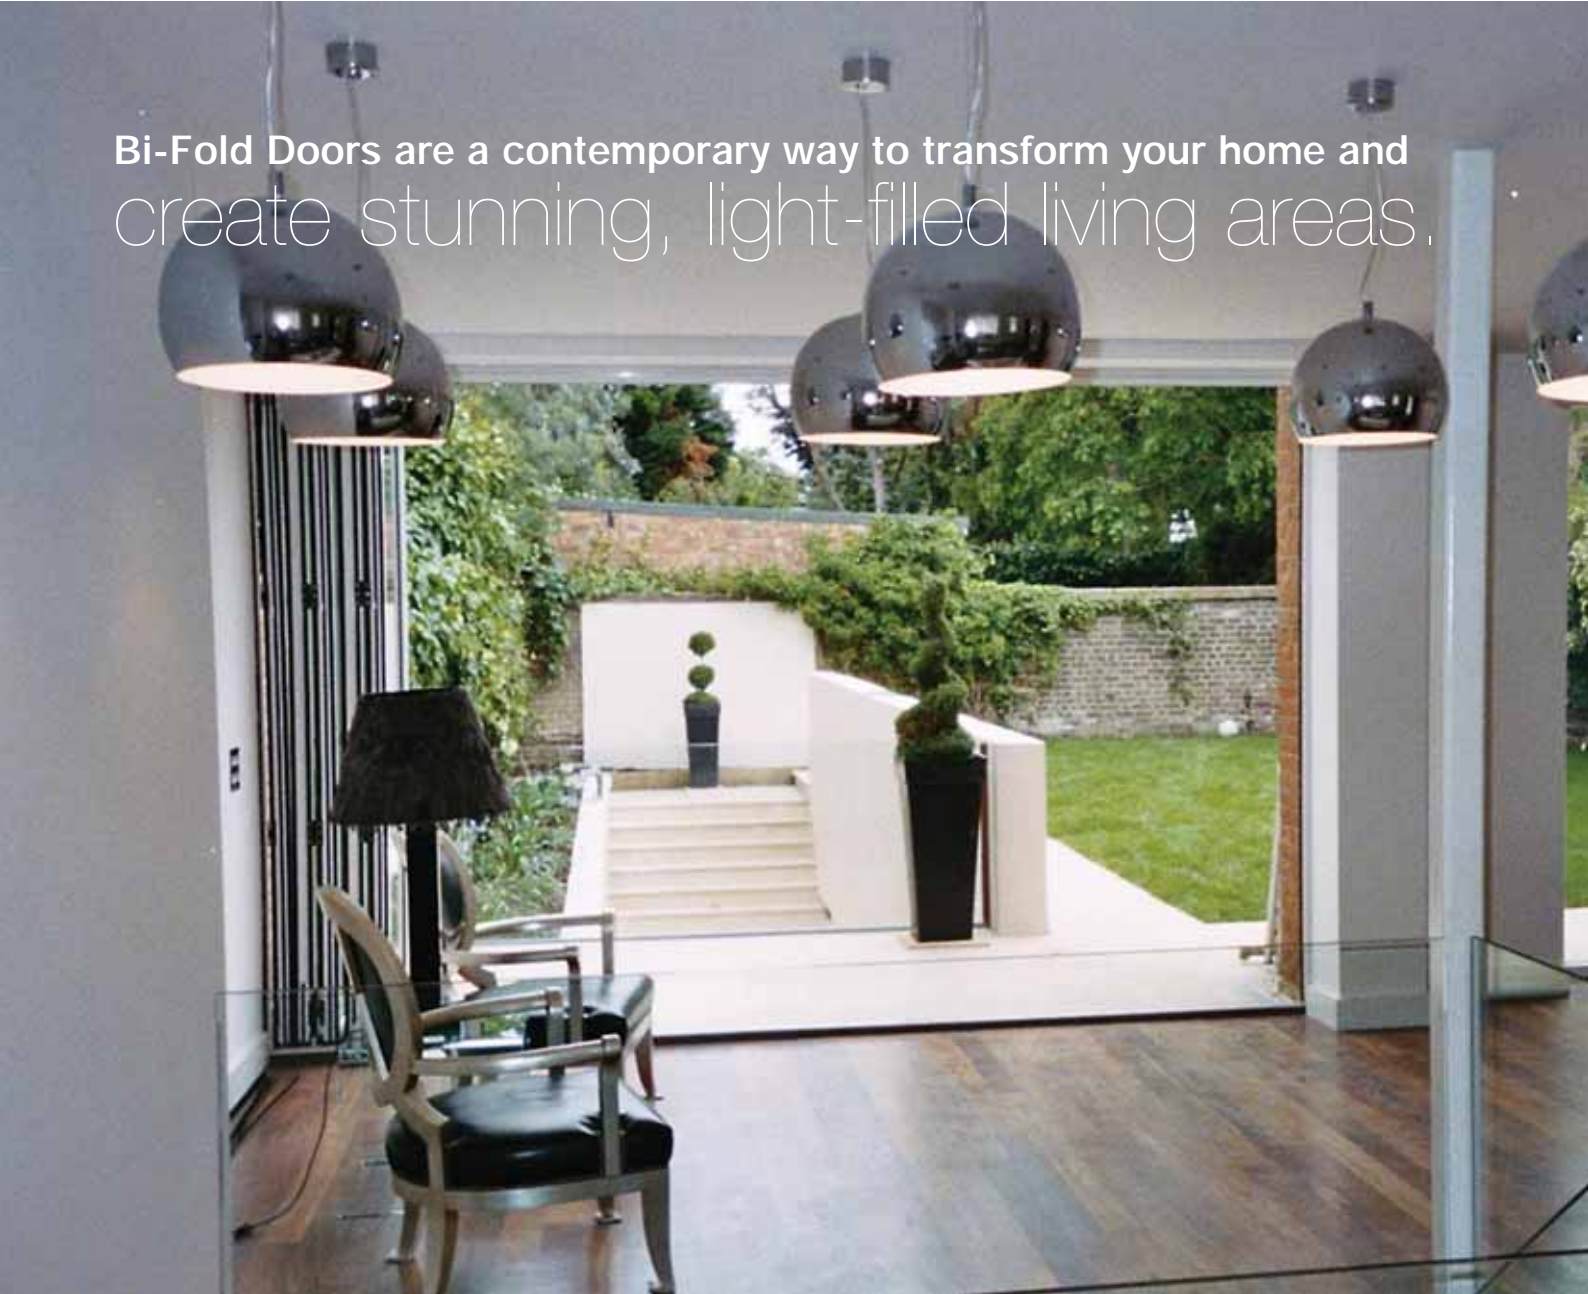

Definition: Patio Doors feature a fixed pane and a large sliding panel which opens to leave half of the total area open. Also known as an In-line Sliding Patio Door.

In-line Sliding Patio Doors allow maximum light into your home and bring a sense of space.

Available in a choice of 2, 3 or 4 pane configurations.

Two pane

Three pane

Four pane

Bi-Fold Doors

The ultimate in contemporary living

Bi-Fold Doors are a contemporary way to transform your home and create stunning, light-filled living areas.

Definition: Bi-Fold Doors fold back towards the wall to completely open up the space in which they are installed.

Bring the outside in with Bi-Fold Doors – blur the lines between where your home ends and your garden begins to create a unique living space that is as versatile as it is beautiful.